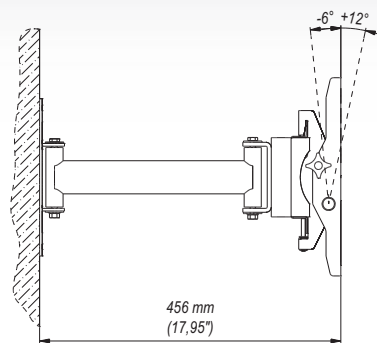

LWR1 ■ Swing Arm Wall Mount Set 26"-40"

Features

- 1 **ADJUSTABLE TILT ANGLE**
variable from -6° / $+12^\circ$
- 2 **CABLE ORGANISER**
- 3 **UNIVERSAL**
wide range of the VESA Mount

Technical Data

75x75 mm
100x100 mm
200x100 mm
200x200 mm
400x200 mm

$-6,5^\circ$ / $+12^\circ$

26" - 40"

max. 456 mm

60 Kg

90° / 90°

min. 70x65 mm
max. 450x260 mm

Trade Information

Index	Colour	Package	EAN
LWR1c-R	Black		5908252961818
LWR1s-R	Grey		5908252961931

Package Dimensions [mm] (H x W x D)	245x130x585
Weight [Kg]	6.6