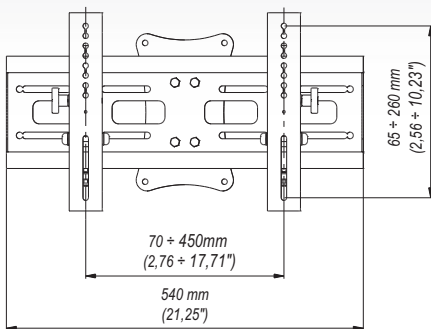

LWR1 ■ Swing Arm Wall Mount Set 26"-40"

Features

- 1 **ADJUSTABLE TILT ANGLE**
variable from -6° / $+12^\circ$
- 2 **CABLE ORGANISER**
- 3 **UNIVERSAL**
wide range of the VESA Mount

Technical Data

75x75 mm
100x100 mm
200x100 mm
200x200 mm
400x200 mm

$-6,5^\circ$ / $+12^\circ$

26" - 40"

max. 456 mm

60 Kg

90° / 90°

min. 70x65 mm
max. 450x260 mm

Trade Information

Index	Colour	Package	EAN
LWR1c-R	Black		5908252961818
LWR1s-R	Grey		5908252961931

Package Dimensions [mm] (H x W x D)	245x130x585
Weight [Kg]	6.6