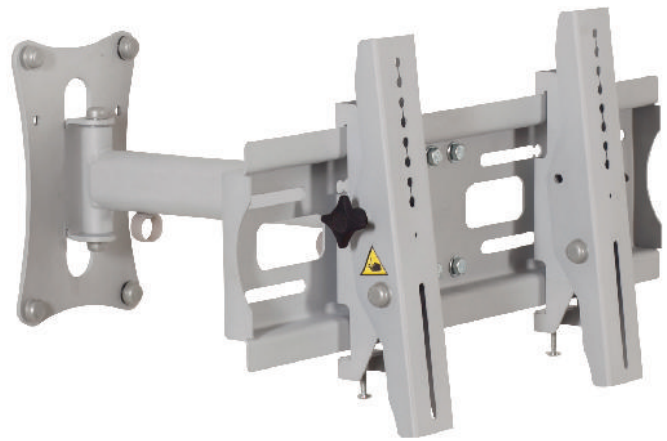

LWR1 ■ Swing Arm Wall Mount Set 26"-40"

Features

- 1 **ADJUSTABLE TILT ANGLE**
variable from -6° / $+12^\circ$
- 2 **CABLE ORGANISER**
- 3 **UNIVERSAL**
wide range of the VESA Mount

Technical Data

75x75 mm
100x100 mm
200x100 mm
200x200 mm
400x200 mm

$-6,5^\circ$ / $+12^\circ$

26" - 40"

max. 456 mm

60 Kg

90° / 90°

min. 70x65 mm
max. 450x260 mm

Trade Information

Index	Colour	Package	EAN
LWR1c-R	Black		5908252961818
LWR1s-R	Grey		5908252961931

Package Dimensions [mm] (H x W x D)	245x130x585
Weight [Kg]	6.6