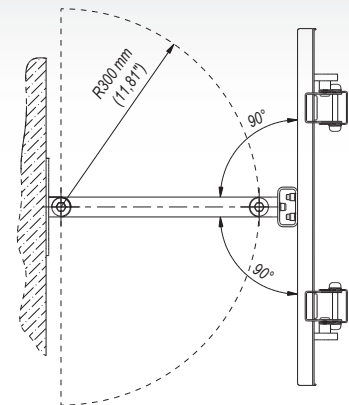

LWR1 ■ Swing Arm Wall Mount Set 26"-40"

Features

- 1 **ADJUSTABLE TILT ANGLE**
variable from -6° / $+12^\circ$
- 2 **CABLE ORGANISER**
- 3 **UNIVERSAL**
wide range of the VESA Mount

Technical Data

75x75 mm
100x100 mm
200x100 mm
200x200 mm
400x200 mm

$-6,5^\circ$ / $+12^\circ$

26" - 40"

max. 456 mm

60 Kg

90° / 90°

min. 70x65 mm
max. 450x260 mm

Trade Information

Index	Colour	Package	EAN
LWR1c-R	Black		5908252961818
LWR1s-R	Grey		5908252961931

Package Dimensions [mm] (H x W x D)	245x130x585
Weight [Kg]	6.6